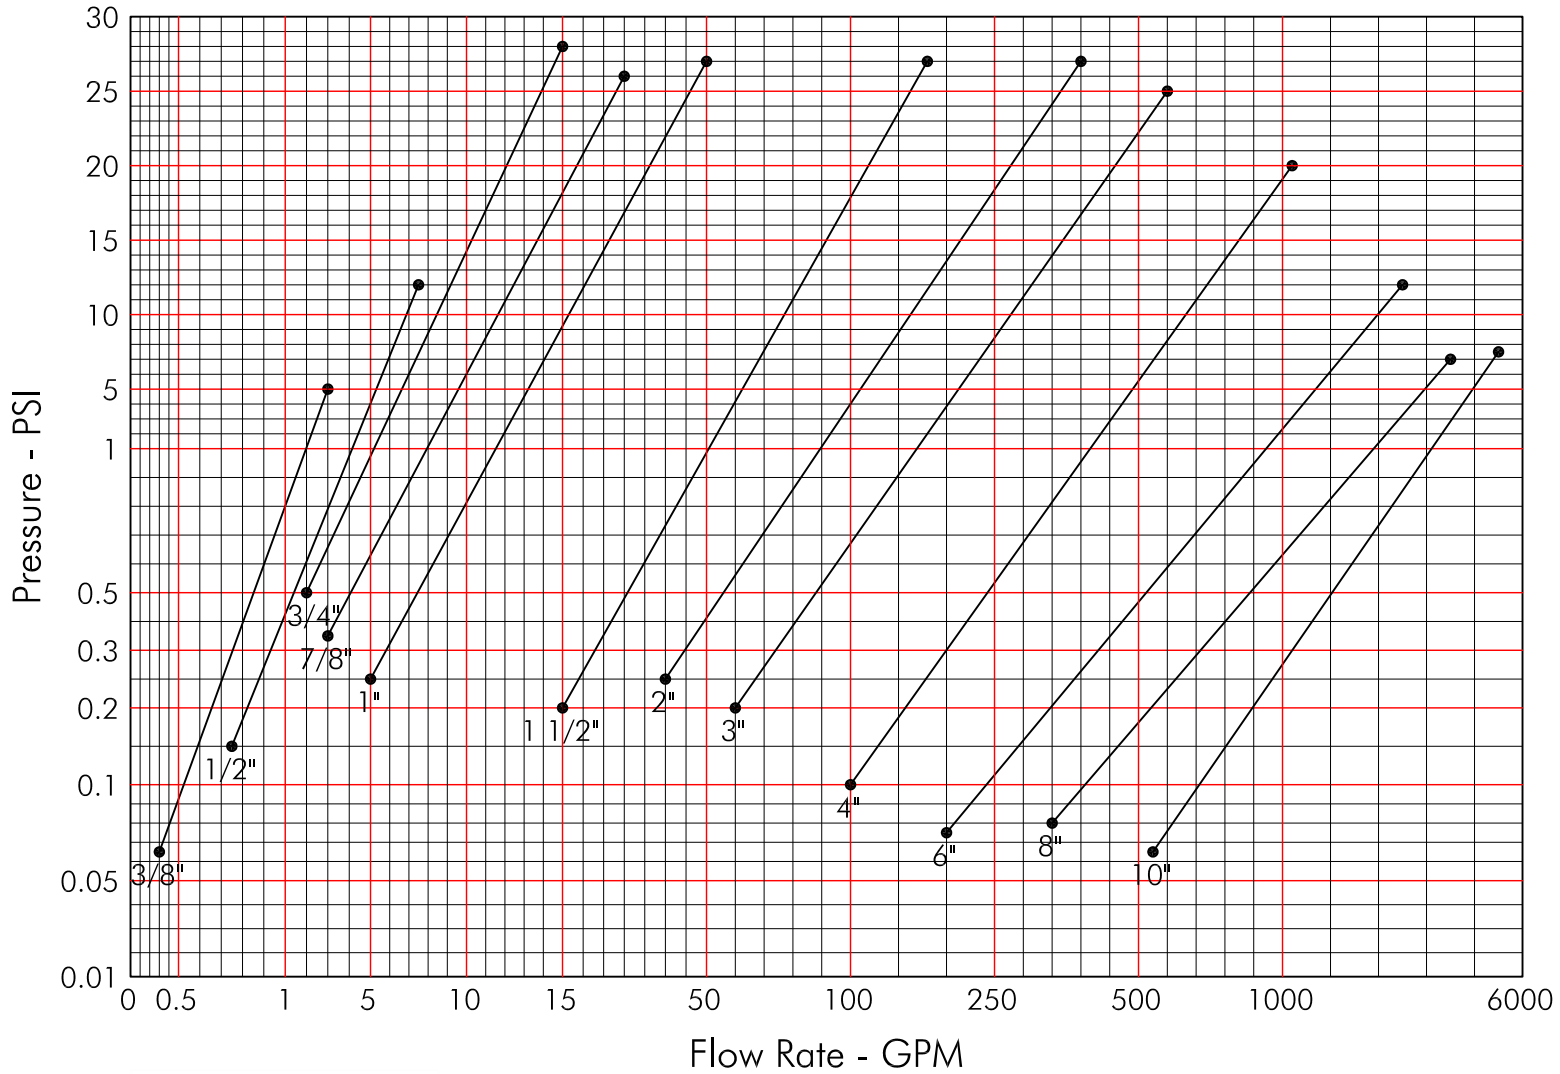

Pressure Drop Curves

Electronic Data Devices
Turbine Flow Meters

Phone
432-366-8699

Fax
432-366-1106

P.O. Box 12128
Odessa, Texas 79768
USA

E-mail
rkw@eddevices.com

Website
www.eddevices.com